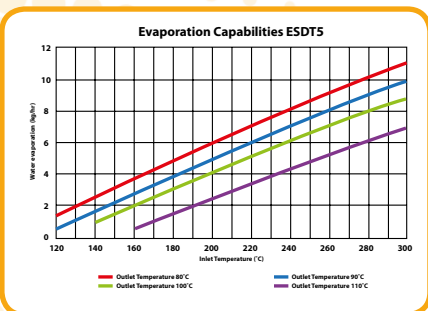

Technical Specification

Height	2610mm
Width	923mm
Length	1784mm
Weight	600kg
Evaporation Rate	5Kg/hr
<i>(at 200 °C (392 °F) Inlet Air Temperature & 90 °C (194 °F) Exhaust Temperature</i>	
Heater	15Kw
Running Load	9Kw